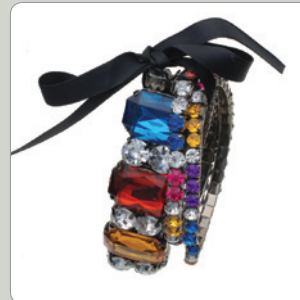

PROMOTIONAL CODE : 020112S

**22347**      ~~\$4.13~~ **\$2.48**  
**HE**  
cc 1.25in baguette hoop he  
Size:0.5x1.25in  
E2

**22347**      ~~\$4.13~~ **\$2.48**  
**CAL**  
cc 1.25in baguette hoop he  
Size:0.5x1.25in  
E2

**22420**      ~~\$2.25~~ **\$1.35**  
**JT/STO**  
cc leopard dangle jt  
Size:2x2.5in  
E8

**22421**      ~~\$2.25~~ **\$1.35**  
**JT**  
cc triangle leopard jt  
Size:1.88x2.75i  
E8

**12165**      ~~\$6.75~~ **\$4.05**  
**BE/OL**  
r pearl glass convertible set  
H3