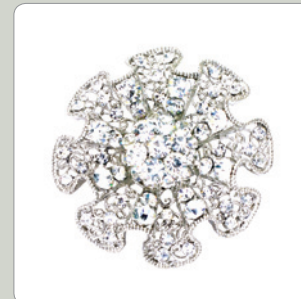

**22420**      ~~\$2.25~~ **\$1.35**  
**JT/STO**  
cc leopard dangle jt  
Size:2x2.5in  
E8

**22421**      ~~\$2.25~~ **\$1.35**  
**JT**  
cc triangle leopard jt  
Size:1.88x2.75i  
E8

**12165**      ~~\$6.75~~ **\$4.05**  
**BE/OL**  
r pearl glass convertible set  
H3

**81215**      ~~\$4.13~~ **\$2.48**  
**JT/MU (No CR)**  
bn 4line stretch acrylic jt

**81437**      ~~\$7.13~~ **\$4.28**  
s 6line wave oval belt  
Length:7.75in  
B5

**81441**      ~~\$5.25~~ **\$3.15**  
**CAL/JT**  
r five line bracelet cal  
Size:1.5x3.5in

**30579**      ~~\$5.63~~ **\$3.38**  
s bow lace feather pin  
Size:4.25x7in

**R1038**      ~~\$3.75~~ **\$2.25**  
**CR/HE**  
r ruffle flower stretch ring c  
Size:2.688x2.438in  
Matching:30412CR

**R1071**      ~~\$3.75~~ **\$2.25**  
r pearl center stretch ring  
Size:2x2in  
Matching:2x2in