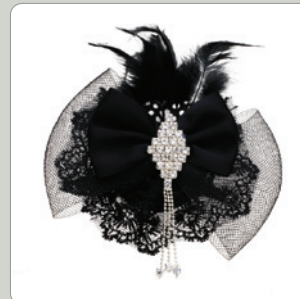

PROMOTIONAL CODE : 020112S

**22347**      ~~\$4.13~~ **\$2.48**  
**HE**  
cc 1.25in baguette hoop he  
Size:0.5x1.25in  
E2

**22347**      ~~\$4.13~~ **\$2.48**  
**CAL**  
cc 1.25in baguette hoop he  
Size:0.5x1.25in  
E2

**22420**      ~~\$2.25~~ **\$1.35**  
**JT/STO**  
cc leopard dangle jt  
Size:2x2.5in  
E8

**22421**      ~~\$2.25~~ **\$1.35**  
**JT**  
cc triangle leopard jt  
Size:1.88x2.75i  
E8

**12165**      ~~\$6.75~~ **\$4.05**  
**BE/OL**  
r pearl glass convertible set  
H3

**81215**      ~~\$4.13~~ **\$2.48**  
**JT/MU (No CR)**  
bn 4line stretch acrylic jt

**81437**      ~~\$7.13~~ **\$4.28**  
s 6line wave oval belt  
Length:7.75in  
B5

**81441**      ~~\$5.25~~ **\$3.15**  
**CAL/JT**  
r five line bracelet cal  
Size:1.5x3.5in

**30579**      ~~\$5.63~~ **\$3.38**  
s bow lace feather pin  
Size:4.25x7in

**R1038**      ~~\$3.75~~ **\$2.25**  
**CR/HE**  
r ruffle flower stretch ring c  
Size:2.688x2.438in  
Matching:30412CR

**R1071**      ~~\$3.75~~ **\$2.25**  
r pearl center stretch ring  
Size:2x2in  
Matching:2x2in