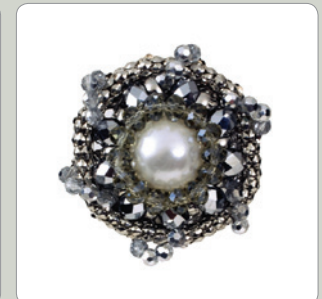

**22420**      ~~\$2.25~~ **\$1.35**  
**JT/STO**  
cc leopard dangle jt  
Size:2x2.5in  
E8

**22421**      ~~\$2.25~~ **\$1.35**  
**JT**  
cc triangle leopard jt  
Size:1.88x2.75i  
E8

**12165**      ~~\$6.75~~ **\$4.05**  
**BE/OL**  
r pearl glass convertible set  
H3

**81215**      ~~\$4.13~~ **\$2.48**  
**JT/MU (No CR)**  
bn 4line stretch acrylic jt

**81437**      ~~\$7.13~~ **\$4.28**  
s 6line wave oval belt  
Length:7.75in  
B5

**81441**      ~~\$5.25~~ **\$3.15**  
**CAL/JT**  
r five line bracelet cal  
Size:1.5x3.5in

**30579**      ~~\$5.63~~ **\$3.38**  
s bow lace feather pin  
Size:4.25x7in

**R1038**      ~~\$3.75~~ **\$2.25**  
**CR/HE**  
r ruffle flower stretch ring c  
Size:2.688x2.438in  
Matching:30412CR

**R1071**      ~~\$3.75~~ **\$2.25**  
r pearl center stretch ring  
Size:2x2in  
Matching:2x2in