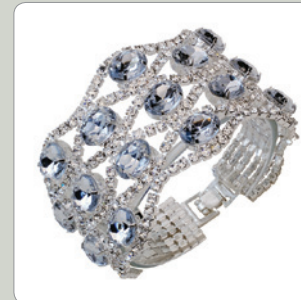

PROMOTIONAL CODE : 020112S

**22347**      ~~\$4.13~~ **\$2.48**  
**HE**  
cc 1.25in baguette hoop he  
Size:0.5x1.25in  
E2

**22347**      ~~\$4.13~~ **\$2.48**  
**CAL**  
cc 1.25in baguette hoop he  
Size:0.5x1.25in  
E2

**22420**      ~~\$2.25~~ **\$1.35**  
**JT/STO**  
cc leopard dangle jt  
Size:2x2.5in  
E8

**22421**      ~~\$2.25~~ **\$1.35**  
**JT**  
cc triangle leopard jt  
Size:1.88x2.75i  
E8

**12165**      ~~\$6.75~~ **\$4.05**  
**BE/OL**  
r pearl glass convertible set  
H3

**81215**      ~~\$4.13~~ **\$2.48**  
**JT/MU (No CR)**  
bn 4line stretch acrylic jt

**81437**      ~~\$7.13~~ **\$4.28**  
s 6line wave oval belt  
Length:7.75in  
B5

**81441**      ~~\$5.25~~ **\$3.15**  
**CAL/JT**  
r five line bracelet cal  
Size:1.5x3.5in

**30579**      ~~\$5.63~~ **\$3.38**  
s bow lace feather pin  
Size:4.25x7in

**R1038**      ~~\$3.75~~ **\$2.25**  
**CR/HE**  
r ruffle flower stretch ring c  
Size:2.688x2.438in  
Matching:30412CR

**R1071**      ~~\$3.75~~ **\$2.25**  
r pearl center stretch ring  
Size:2x2in  
Matching:2x2in